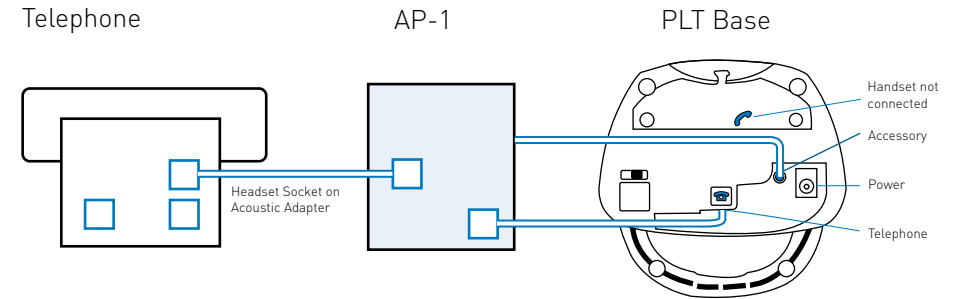

3. Add EHS Module

EHS Adapter	Description	Part No.
	AP-1	36664-01

4. Also Required

	Acoustic Adapter	Order from Siemens
--	-------------------------	--------------------

5. Setup Information

Headset set up information	Diagrams
Set rotary switch to 1	
Set rear slide switch to 3	
Set bottom slide switch to B	

Siemens OpenStage

Electronic Hook Switch

1. Supported Telephones

- OpenStage 40
- OpenStage 60
- OpenStage 80

2. Order Information

Headset System	Description	Part No.
	CS60	36995-01 (UK) 36995-02 (Euro)
	CS70N	39448-01 (UK) 39448-02 (Euro)
	Voyager510S	72272-04 (UK) 72272-05 (Euro)
	SupraPlus Wireless	Monaural NC 39986-01 (UK) 39986-02 (Euro) Binaural NC 39261-01 (UK) 39261-02 (Euro)

3. Add EHS Module

EHS Adapter	Description	Part No.
	AP-1	36664-01

4. Setup Information

Headset set up information	Diagrams
Set rotary switch to 1	
Set rear slide switch to 3	
Set bottom slide switch to B	