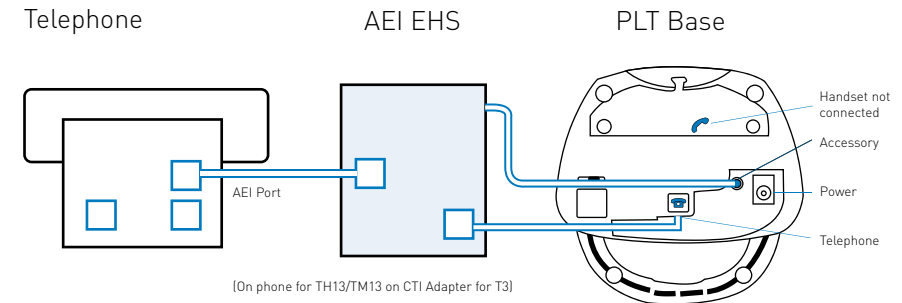

5. Setup Information

Headset set up information	Diagrams
Set rotary switch to 1	
Set rear slide switch to 3	
Set bottom slide switch to D	

Plantronics Ltd
Wootton Bassett, UK
0800 410014
+44 (0)1793 842200

Plantronics Ireland
Regus House,
Harcourt Centre, Harcourt Rd
Dublin 2
Office: ++353 (0) 1 477 3919
Service ROI: 1800 551 896

Plantronics GmbH
Hürth, Deutschland
Deutschland: 0800 9323 400
Österreich: 0800 242 500
Schweiz: 0800 932 340

Plantronics B.V.
Hoofddorp, Nederland
(0)0800 PLANTRONICS
0800 7526876 (NL)
00800 75268766 (BE/LUX)

Plantronics Sarl
Noisy-le-Grand, France
 0 825 0 825 99
+33 (0)1 41 67 41 41

Nordic Region
Finland: 0800 117 095
Sverige: 0200 21 46 81
Danmark: 8088 4610
Norge: 800 11336

Plantronics Middle East,
Eastern Europe and Africa
+44 (0)1793 842443

Plantronics Iberia,
S.L.Madrid, España
902 41 51 91
Portugal
800 84 45 17

Plantronics Acoustics
Italia Srl, Milano, Italia
Numero Verde: 800 950934