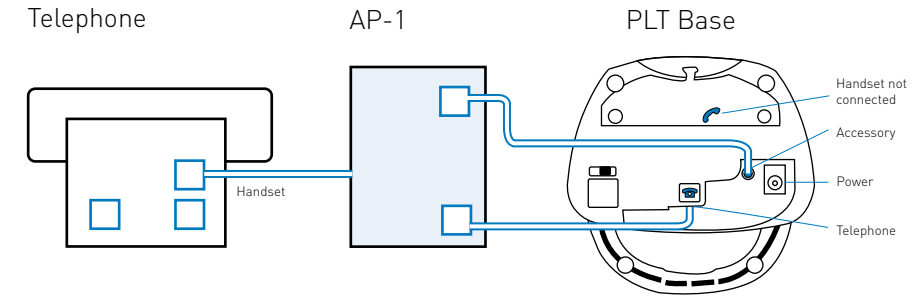

3. Add EHS Module

EHS Adapter	Description	Part No.
	AP-1	36664-01

4. Setup Information

Headset set up information	Diagrams
Set rotary switch to 1	
Set rear slide switch to 3	
Set bottom slide switch to B	