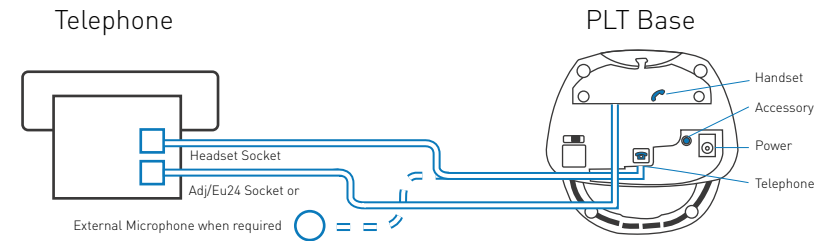

3. Setup Information

Refer to user guide for exact setup for your particular phone

Headset set up information	Diagrams
Refer to user guide for rotary switch settings	
Refer to user guide for rear slide switch settings	
Refer to user guide for bottom slide switch settings	

Plantronics Ltd
Wootton Bassett, UK
0800 410014
+44 (0)1793 842200

Plantronics Ireland
Regus House,
Harcourt Centre, Harcourt Rd
Dublin 2
Office: ++353 (0) 1 477 3919
Service ROI: 1800 551 896

Plantronics GmbH
Hürth, Deutschland
Deutschland: 0800 9323 400
Österreich: 0800 242 500
Schweiz: 0800 932 340

Plantronics B.V.
Hoofddorp, Nederland
(0)0800 PLANTRONICS
0800 7526876 (NL)
00800 75268766 (BE/LUX)

Plantronics Sarl
Noisy-le-Grand, France
N° Indigo 0 825 0 825 99
+33 (0)1 41 67 41 41

Nordic Region
Finland: 0800 117 095
Sverige: 0200 21 46 81
Danmark: 8088 4610
Norge: 800 11336

Plantronics Middle East,
Eastern Europe and Africa
+44 (0)1793 842443

Plantronics Iberia,
S.L.Madrid, España
902 41 51 91
Portugal
800 84 45 17

Plantronics Acoustics
Italia Srl, Milano, Italia
Numero Verde: 800 950934