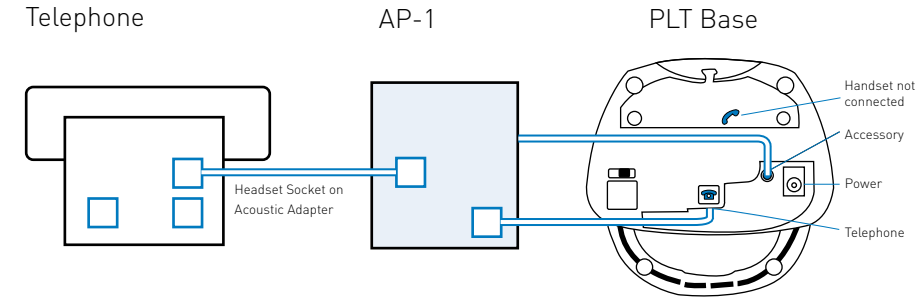

3. Add EHS Module

EHS Adapter	Description	Part No.
	AP-1	36664-01

4. Setup Information

Headset set up information	Diagrams
Set rotary switch to 1	
Set rear slide switch to 3	
Set bottom slide switch to B	