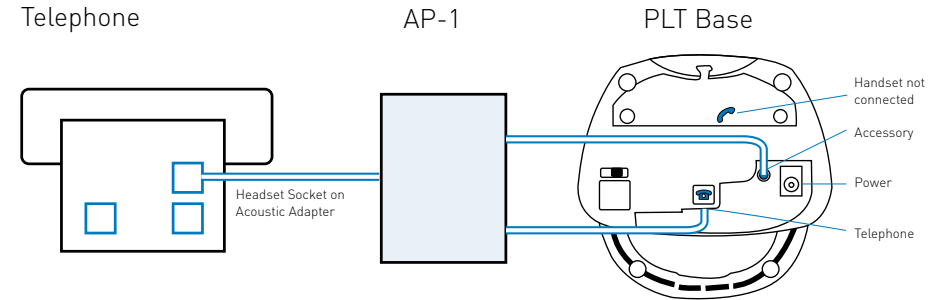

5. Setup Information

Headset set up information	Diagrams
Set rotary switch to 1	
Set rear slide switch to 3	
Set bottom slide switch to B	

Plantronics Ltd
Wootton Bassett, UK
0800 410014
+44 (0)1793 842200

Plantronics Ireland
Regus House,
Harcourt Centre, Harcourt Rd
Dublin 2
Office: ++353 (0) 1 477 3919
Service ROI: 1800 551 896

Plantronics GmbH
Hürth, Deutschland
Deutschland: 0800 9323 400
Österreich: 0800 242 500
Schweiz: 0800 932 340

Plantronics B.V.
Hoofddorp, Nederland
(0)0800 PLANTRONICS
0800 7526876 (NL)
00800 75268766 (BE/LUX)

Plantronics Sarl
Noisy-le-Grand, France
 0 825 0 825 99
+33 (0)1 41 67 41 41

Nordic Region
Finland: 0800 117 095
Sverige: 0200 21 46 81
Danmark: 8088 4610
Norge: 800 11336

Plantronics Middle East,
Eastern Europe and Africa
+44 (0)1793 842443

Plantronics Iberia,
S.L.Madrid, España
902 41 51 91
Portugal
800 84 45 17

Plantronics Acoustics
Italia Srl, Milano, Italia
Numero Verde: 800 950934