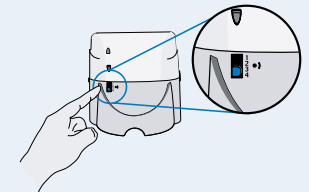

3. Add EHS Module

EHS Adapter	Description	Part No.
	HHC	37978-01

4. Setup Information

Headset set up information and diagrams

Set rotary switch to 1

Set rear slide switch to 3

Set bottom slide switch to B

Plantronics Ltd
Wootton Bassett, UK
0800 410014
+44 (0)1793 842200