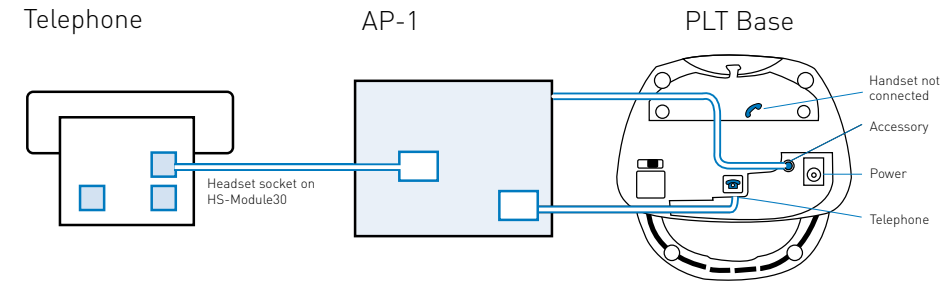

1. Supported Telephones

- Tiptel 85 System works with PABX Family Tiptel 3011/22 system / office

2. Order Information

Headset System	Description	Part No.
	CS60	36995-01 (UK) 36995-02 (Euro)
	CS70N	39448-01 (UK) 39448-02 (Euro)
	Voyager510S	72272-04 (UK) 72272-05 (Euro)
	SupraPlus Wireless	Monaural NC 39986-01 (UK) 39986-02 (Euro)
		Binaural NC 39261-01 (UK) 39261-02 (Euro)

3. Add EHS Module

EHS Adapter	Description	Part No.
	AP-1	36664-01

4. Setup Information

Headset set up information	Diagrams
Set rotary switch to 1	
Set rear slide switch to 3	
Set bottom slide switch to B	