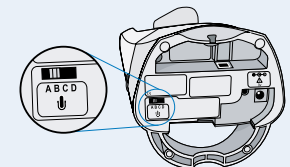

3. Add EHS Module

EHS Adapter	Description	Part No.
	HHC	37978-01

4. Setup Information

Headset set up information and diagrams

Set rotary switch to 1

Set rear slide switch to 3

Set bottom slide switch to B

Plantronics Ltd
Wootton Bassett, UK
0800 410014
+44 (0)1793 842200