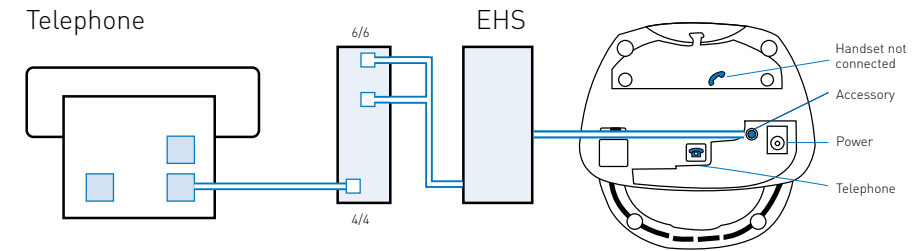

5. Setup Information

Headset set up information	Diagrams
Set rotary switch to 1	
Set rear slide switch to 3	
Set bottom slide switch to B	

*Service-und, Dienstleistungszentrum GmbH Leipzig, Schöblichstr. 65a, 04299 Leipzig, Germany