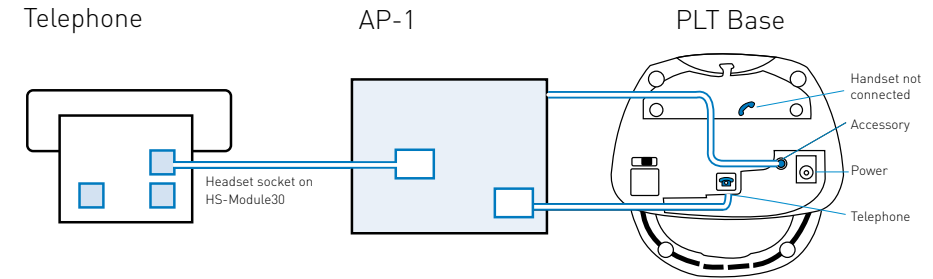

3. Add EHS Module

EHS Adapter	Description	Part No.
	AP-1	36664-01

4. Setup Information

Headset set up information	Diagrams
Set rotary switch to 1	
Set rear slide switch to 3	
Set bottom slide switch to B	

Agfeo

Electronic Hook Switch

1. Supported Telephones

- ST30
- ST31
- ST40

2. Order Information

Headset System	Description	Part No.
	CS60	36995-01 (UK) 36995-02 (Euro)
	CS70N	39448-01 (UK) 39448-02 (Euro)
	Voyager510S	72272-04 (UK) 72272-05 (Euro)
	SupraPlus Wireless	Monaural NC 39986-01 (UK) 39986-02 (Euro)
		Binaural NC 39261-01 (UK) 39261-02 (Euro)

3. Add EHS Module

EHS Adapter	Description	Part No.
	AP-1	36664-01

4. Also Required (for ST30 Only)

	HS-Module 30	Order from Agfeo
---	---------------------	------------------

5. Setup Information

Headset set up information	Diagrams
Set rotary switch to 1	
Set rear slide switch to 3	
Set bottom slide switch to B	

Alcatel Lucent

Electronic Hook Switch

1. Supported Telephones

- IP Touch 4068
- IP Touch 4038
- IP Touch 4028
- Touch 4039
- Touch 4029

The AP-2 maintains a constant link between the headset and base even when the headset is docked.