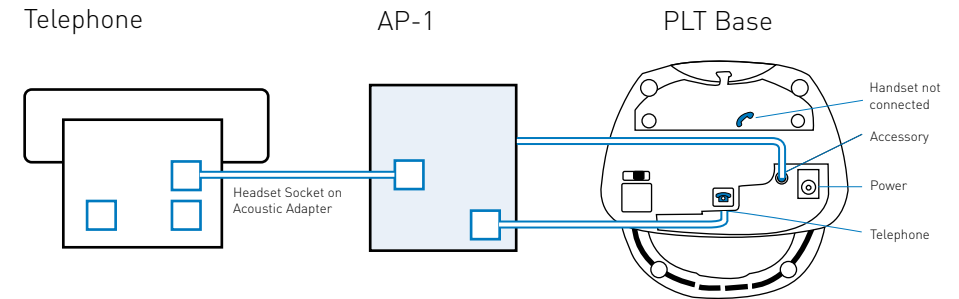

3. Add EHS Module

EHS Adapter	Description	Part No.
	AP-1	36664-01

4. Also Required

	Acoustic Adapter	Order from Siemens
--	-------------------------	--------------------

5. Setup Information

Headset set up information	Diagrams
Set rotary switch to 1	
Set rear slide switch to 3	
Set bottom slide switch to B	