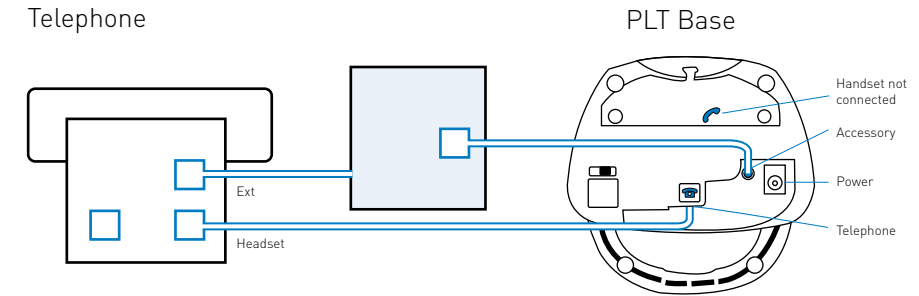

4. Setup Information

Headset set up information	Diagrams
Set rotary switch to 1	
Set rear slide switch to 3	
Set bottom slide switch to B