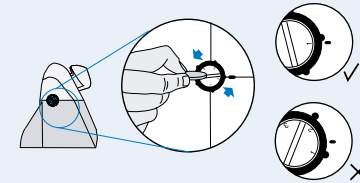

3. Add EHS Module

EHS Adapter	Description	Part No.
	HHC	37978-01

4. Setup Information

Headset set up information and diagrams

Set rotary switch to 1

Set rear slide switch to 3

Set bottom slide switch to B

Plantronics Ltd
Wootton Bassett, UK
0800 410014
+44 (0)1793 842200