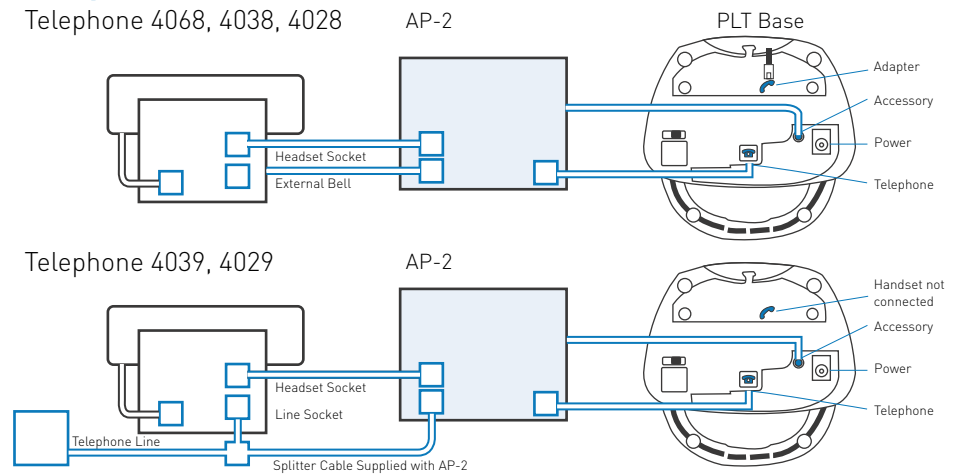

4. Setup Information

Headset set up information	Diagrams
Set rotary switch to 1	
Set rear slide switch to 3	
Set bottom slide switch to B