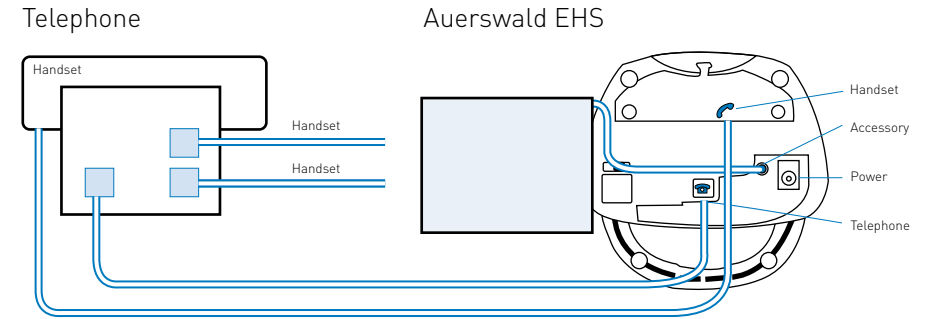

3. Add EHS Module

EHS Adapter	Description	Part No.
	EHS Module	Order from service-und*

*Service-und, Dienstleistungszentrum GmbH Leipzig, Schöblichstr. 65a, 04299 Leipzig, Germany

4. Add AP-1 Module

EHS Adapter	Description	Part No.
	AP-1	36664-01

5. Setup Information

Headset set up information	Diagrams
Set rotary switch to 1	
Set rear slide switch to 3	
Set bottom slide switch to B	

Note: RINGER ALERT IS ONLY SUPPORTED ON COMfortel 2500

Avaya

Electronic Hook Switch