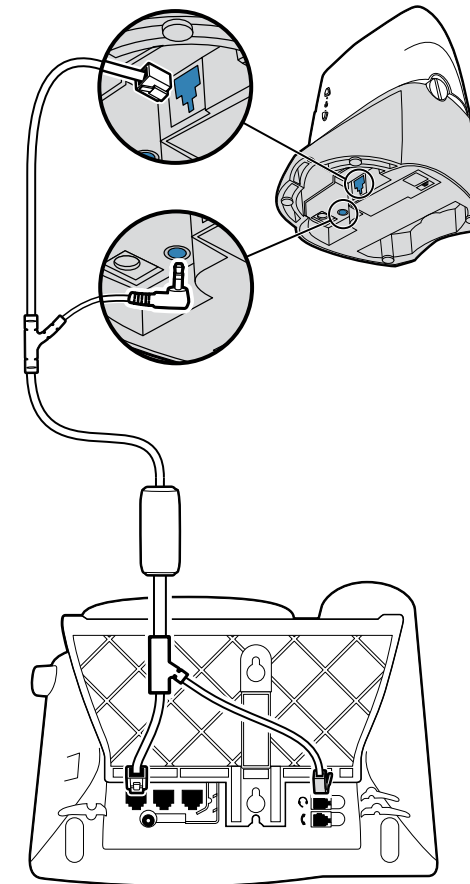

4. Setup Information

Headset set up information and diagrams

Set rotary switch to 1